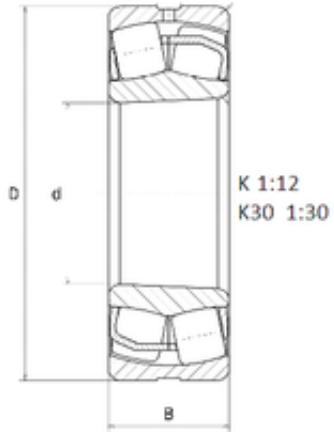

22206EAKW33 SNR Spherical Roller Bearings

Bearing No. 22206EAKW33

Size	30x62x20 mm
Bore Diameter	30,000 mm
Outer Diameter	62,000 mm
Width	20,000 mm
d	30,000 mm
D	62,000 mm
B	20,000 mm
C	20,000 mm

22206EAKW33 Bearing 2D drawings and 3D CAD models