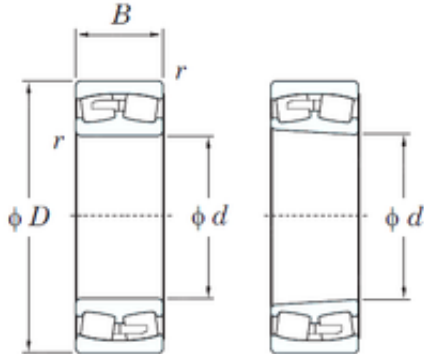

### 22272RK KOYO Spherical Roller Bearings

Bearing No. 22272RK

Size	360x650x170 mm
Bore Diameter	360 mm
Outer Diameter	650 mm
Width	170 mm
d	360 mm
D	650 mm
B	170 mm
C	170 mm
r min.	6 mm
da min.	388 mm
Da max.	622 mm
ra max.	5 mm
Weight	243 Kg
Basic dynamic load rating (C)	3770 kN
Basic static load rating (C0)	5830 kN
(Grease) Lubrication Speed	410 r/min
(Oil) Lubrication Speed	550 r/min
Calculation factor (e)	0,27
Calculation factor (Y0)	2,42
Calculation factor (Y1)	2,47

22272RK Bearing 2D drawings and 3D CAD models